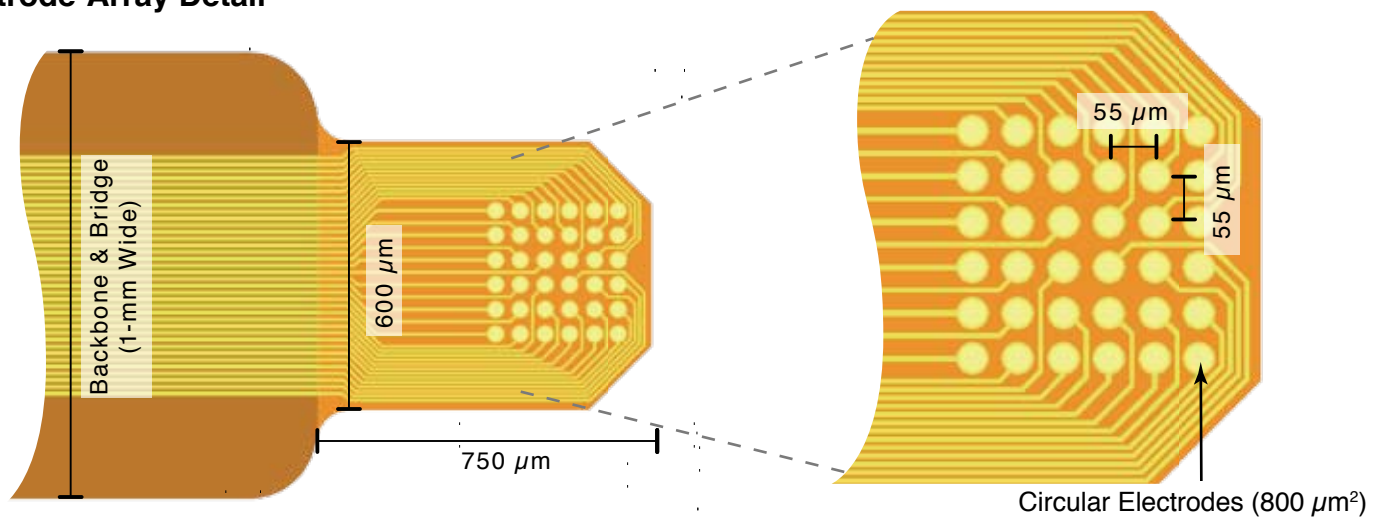

SGA6X6-CA800-55X55-750X600

Features:

- Number of Electrodes: 36 Circular
- Electrode Layout: 6 by 6 Grid
- Electrode Size: $800\ \mu\text{m}^2$
- Electrode Spacing: $55\ \mu\text{m}$ by $55\ \mu\text{m}$
- Plank Dimensions: $0.75\ \text{mm}$ by $0.600\ \text{mm}$

Overview

Electrode-Array Detail

Electrode-Array Mounting Detail

Electrode-Array Pinout