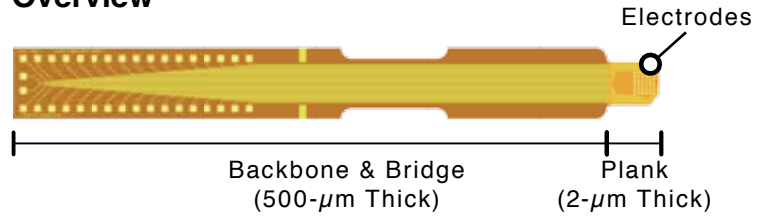

SGA6X6-CA800-55X55-750X600

Features:

- Number of Electrodes: 36 Circular
- Electrode Layout: 6 by 6 Grid
- Electrode Size: $800\ \mu\text{m}^2$
- Electrode Spacing: $55\ \mu\text{m}$ by $55\ \mu\text{m}$
- Plank Dimensions: $0.75\ \text{mm}$ by $0.600\ \text{mm}$

Overview

Electrode-Array Detail

Electrode-Array Mounting Detail

Electrode-Array Pinout