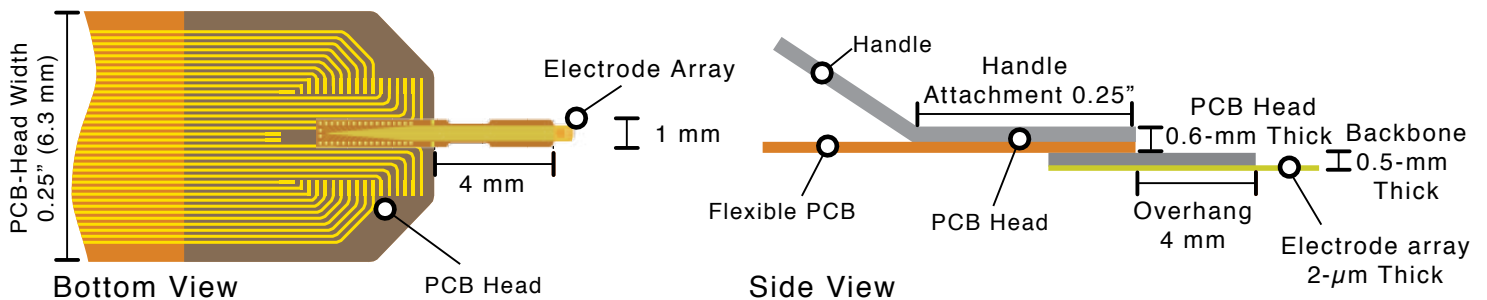

SGA6X6-CA800-55X55-750X600

Features:

- Number of Electrodes: 36 Circular
- Electrode Layout: 6 by 6 Grid
- Electrode Size: $800\ \mu\text{m}^2$
- Electrode Spacing: $55\ \mu\text{m}$ by $55\ \mu\text{m}$
- Plank Dimensions: $0.75\ \text{mm}$ by $0.600\ \text{mm}$

Overview

Electrode-Array Detail

Electrode-Array Mounting Detail

Electrode-Array Pinout